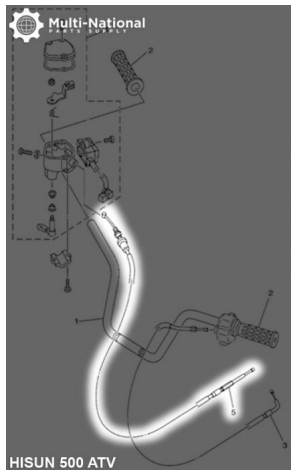

## Throttle Cable / Accelerator Cable - 124.2cm, 400cc, 500cc, 700cc, 800cc Hisun - CBL0551 - PBC942F1

Rating: Not Rated Yet  
Price

\$39.19

[Ask a question about this product](#)

#### Description

Accelerator cable / Throttle cable assembly, 124.2cm. Commonly used for (but not limited to) 400cc, 500cc, 700cc and 800cc engines, such as the Hisun 400cc, Hisun 500cc, Hisun 700cc and Hisun 800cc UTVs as well as many other clones, rebrands and similar displacement machines.

Common Hisun model names are primarily listed as variations of "Hisun 400cc UTV", "Hisun HS400UTV", "HSUN HS400 E-mark EFI", "Hisun 500cc UTV", "Hisun HS500UTV", "HSUN HS500 E-mark EFI", "Hisun 700cc UTV", "Hisun HS700UTV", "HSUN HS700 E-mark EFI", "Hisun 800cc UTV", "Hisun HS800UTV" and "HSUN HS800 E-mark EFI". Common listed Hisun accelerator cable assembly previous part number is 61500-058B-0000, current part number is 61030-107F-0000 and ERP part number is 61030-107F-0000, listed as "Accelerator cable" in their parts lists. Also applies to some variations of Hisun ATV models.

#### Approximate Dimensions:

- Total Core Wire Length: 124.2cm
- Sheath Length: 111.7cm
- Thread: M10
- Cable Travel Length: 9cm
- Cable Stops: 5.9mm, 3.2mm